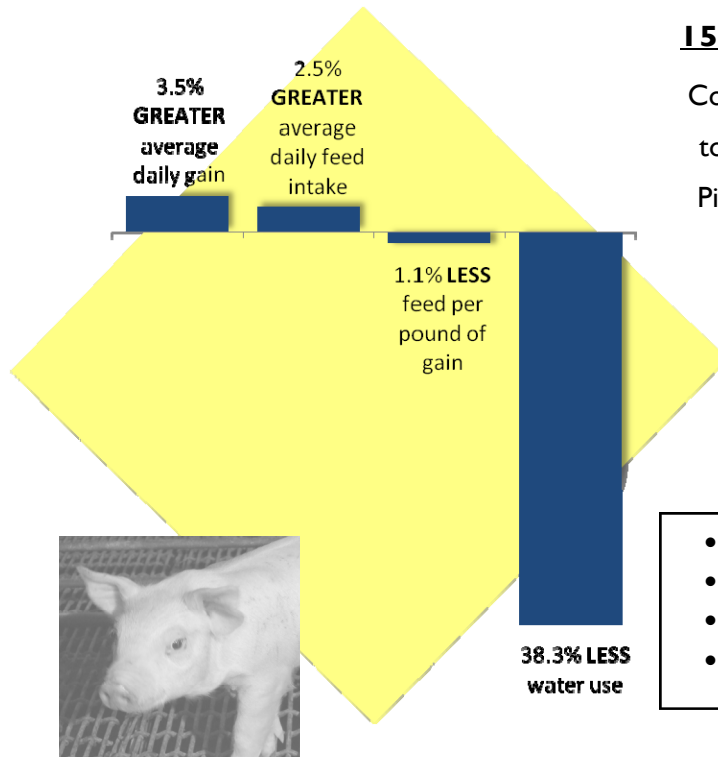

# CRYSTAL SPRING Wet/Dry FEEDERS

80,000 pigs demonstrate the crystal Spring Wet/Dry Advantage

The  
"GRO MASTER  
ADVANTAGE"

TECHNOLOGY  
and  
SERVICE  
after the  
SALE

Technology  
Solutions  
&  
Innovation

## 28 FIELD TRIALS

Comparison of Crystal Spring Feeders to Dry Feeders for Grower-Finisher Pigs in 28 Field Trials with 79,637 Pigs

- 5.4% **GREATER** average daily gain
- 1.5% **GREATER** avg. daily feed intake
- 2.3% **LESS** feed per lb of gain
- 35.6% **LESS** water use

## 15 UNIVERSITY TRIALS

Comparison of Crystal Spring Feeders to Dry Feeders for Grower-Finisher Pigs in 28 Field Trials with 3,632 Pigs

- 3.5% **GREATER** average daily gain
- 2.5% **GREATER** avg. daily feed intake
- 1.1% **LESS** feed per lb of gain
- 38.3% **LESS** water use