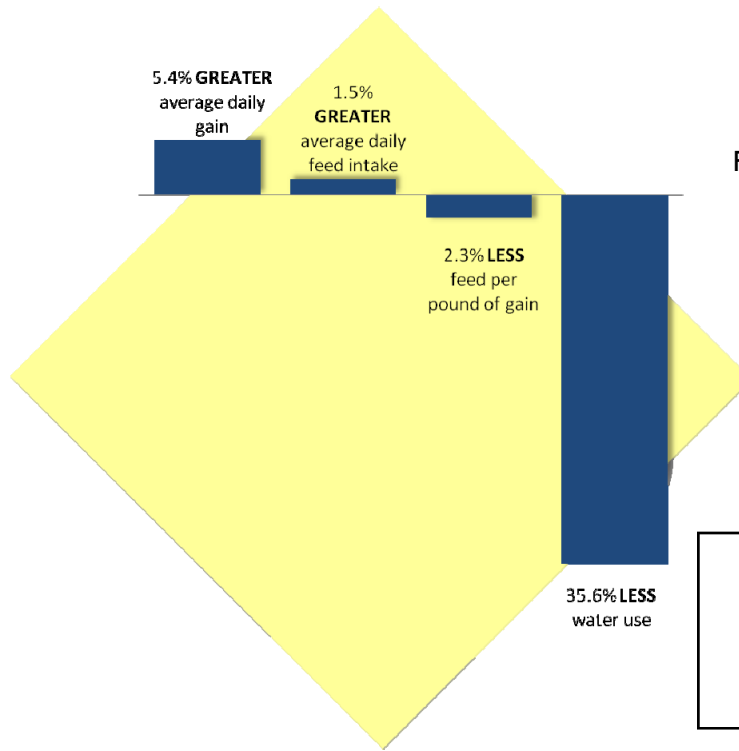

# CRYSTAL SPRING Wet/Dry FEEDERS

80,000 pigs demonstrate the crystal Spring Wet/Dry Advantage

The  
"GRO MASTER  
ADVANTAGE"

TECHNOLOGY  
and  
SERVICE  
after the  
SALE

Technology  
Solutions  
&  
Innovation

## 28 FIELD TRIALS

Comparison of Crystal Spring Feeders to Dry Feeders for Grower-Finisher Pigs in 28 Field Trials with 79,637 Pigs

- 5.4% **GREATER** average daily gain
- 1.5% **GREATER** avg. daily feed intake
- 2.3% **LESS** feed per lb of gain
- 35.6% **LESS** water use

## 15 UNIVERSITY TRIALS

Comparison of Crystal Spring Feeders to Dry Feeders for Grower-Finisher Pigs in 28 Field Trials with 3,632 Pigs

- 3.5% **GREATER** average daily gain
- 2.5% **GREATER** avg. daily feed intake
- 1.1% **LESS** feed per lb of gain
- 38.3% **LESS** water use